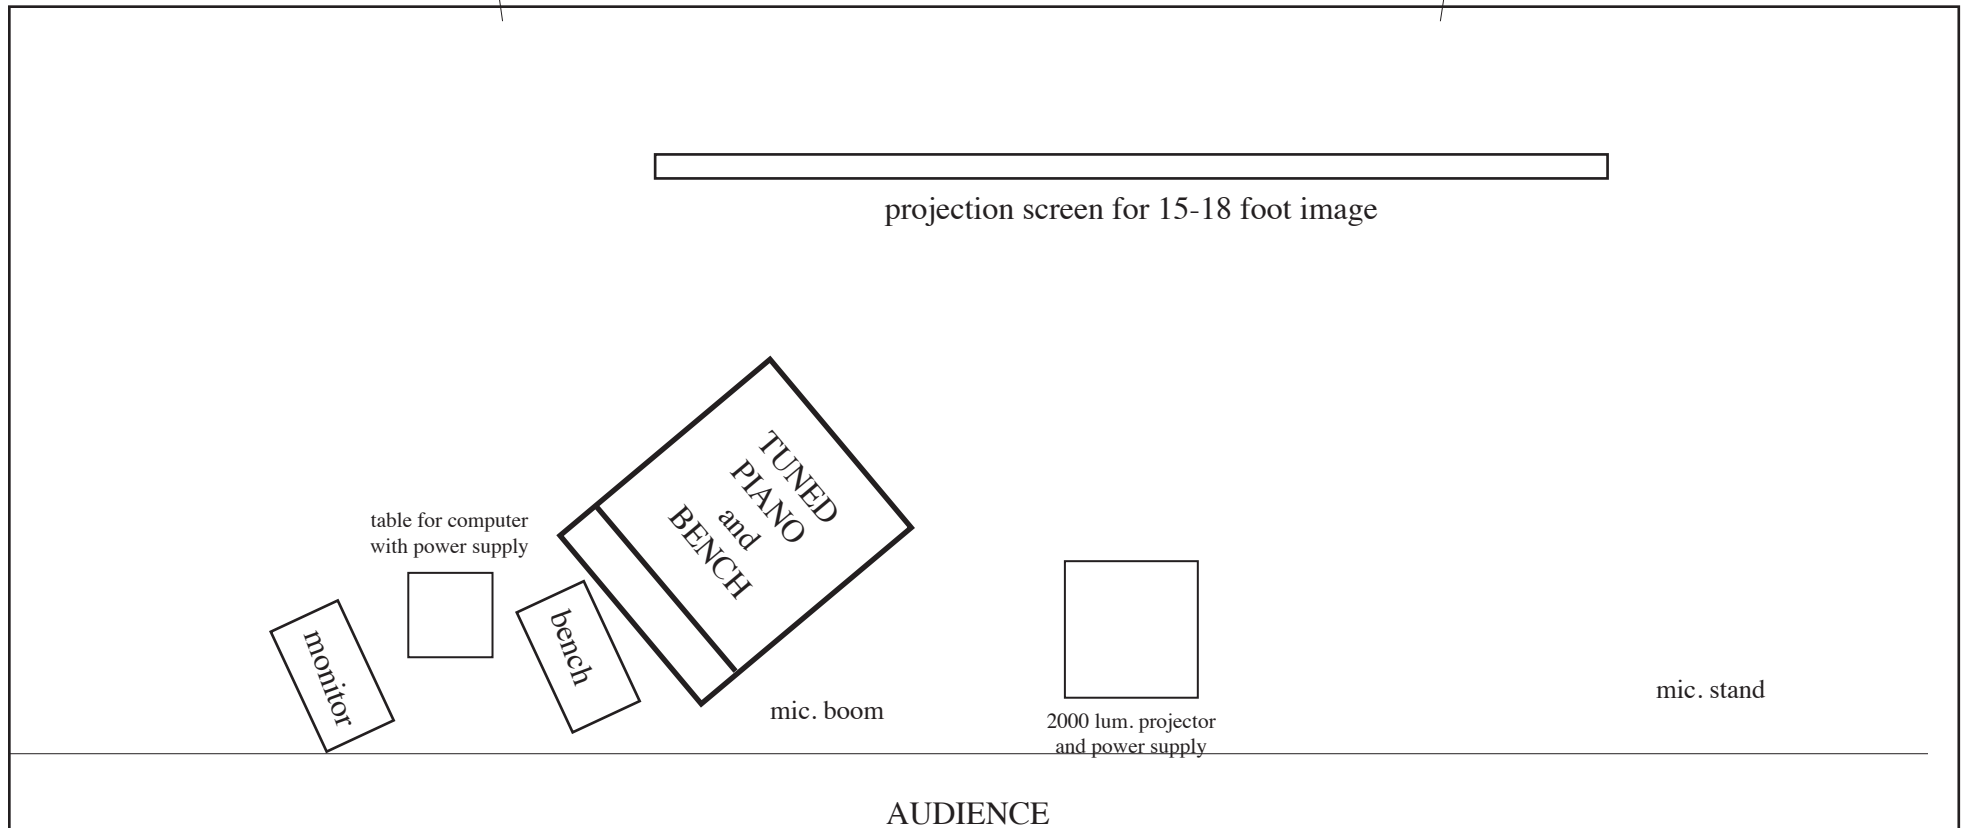

JOHNNY B.

Contact: John Bushell at (907) 399-0716 - < roadtunes@gmail.com > for further information.

AUDIENCE

NOTES:

Artist brings 2000 lum. short throw projector but prefers to use house projector of higher lum. when available.

Artist brings wireless mic. and transmitter.

Presenter should have two vocal mics. ready to go (just in case) One on boom stand for piano. Second on stand stageleft.

Monitor Mix 1 for piano - 1. prerecorded sounds from computer

Projector can be placed in front or behind screen depending on size of stage and/or if rear projection screen is available.. Artist brings 50 foot HDMI cable to run from computer table at piano.

Artist brings stereo direct box for audio from computer.

BACKLINE:

piano, piano bench, projection screen, one table listed, monitor speaker, (long throw high lum.projector if available)